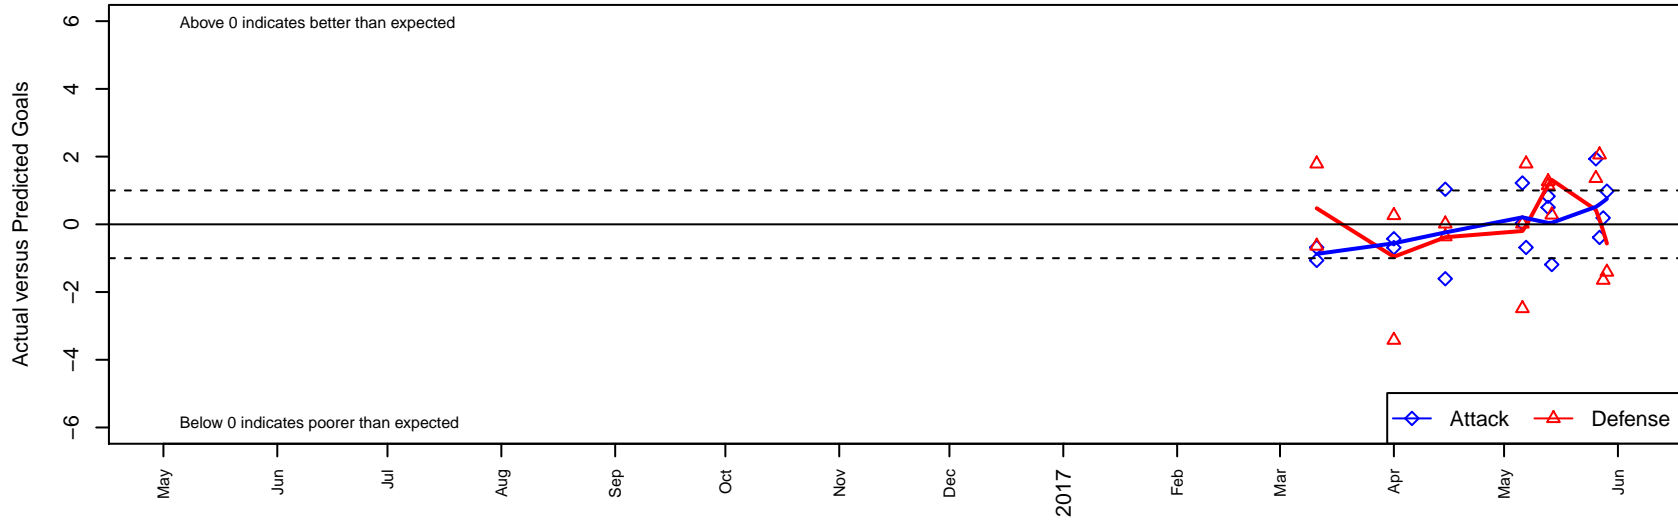

Twin Falls Rapids B04

Twin Falls SA
 Twin Falls, ID
 B04 total strength=900
 attack=1.88 defense=1.06
 spr league = Spr Idaho D3 U13B Div 2

alt names used:
 TF RAPIDS U13B (04)
 TF RAPIDS U13B (04) (ID)
 TF RAPIDS U13B (04) (ID)
 TWIN FALLS SA RAPIDS (ID)

Venues played:
 2016 Spr Idaho D3 U13B Division 2
 2016 Canyon Rim Classic U13 B U13
 2016 PVSC Spring Classic BU13
 2016 ID State Cup U13

Twin Falls Rapids B04
 Dots are actual minus expected GF (blue circles) and GA (red triangles).
 Blue line is smoothed change in attack strength. Red is smoothed change in defense strength.

**attack and defense variance (black dot)
relative to other teams
and top 10 in region**

**attack and defense rating
relative to others at age
and all opponents in last 13 months**

**attack and defense rating
relative to others at age
and all opponents in last 13 months**

Performance relative to 13 month average

Performance relative to 13 month average

Distribution of opponents
 Red = Lose zone, Blue = Win zone, Green = Even
 Black line separates win/lose zones

lot. A=Neither has attack advantage, B=Opponent has both attack and defense advantage, C=Opponent has both attack and defense disadvantage, D=Both have