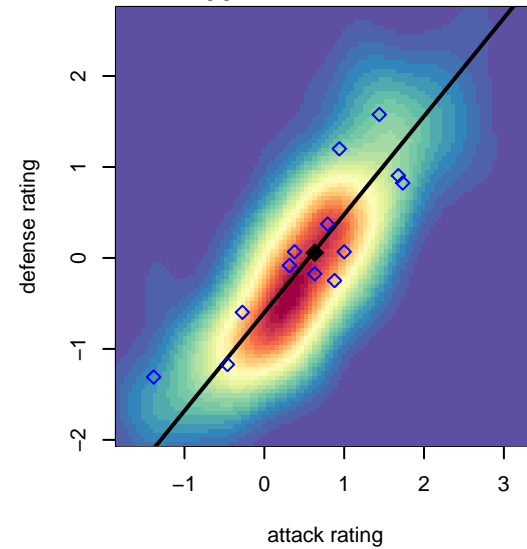

Twin Falls Rapids B04

Twin Falls SA
 Twin Falls, ID
 B04 total strength=900
 attack=1.88 defense=1.06
 spr league = Spr Idaho D3 U13B Div 2

alt names used:
 TF RAPIDS U13B (04)
 TF RAPIDS U13B (04) (ID)
 TF RAPIDS U13B (04) (ID)
 TWIN FALLS SA RAPIDS (ID)

Venues played:
 2016 Spr Idaho D3 U13B Division 2
 2016 Canyon Rim Classic U13 B U13
 2016 PVSC Spring Classic BU13
 2016 ID State Cup U13

Twin Falls Rapids B04
 Dots are actual minus expected GF (blue circles) and GA (red triangles).
 Blue line is smoothed change in attack strength. Red is smoothed change in defense strength.

**attack and defense variance (black dot)
relative to other teams
and top 10 in region**

**attack and defense rating
relative to others at age
and all opponents in last 13 months**

**attack and defense rating
relative to others at age
and all opponents in last 13 months**

Performance relative to 13 month average

Performance relative to 13 month average

Distribution of opponents
 Red = Lose zone, Blue = Win zone, Green = Even
 Black line separates win/lose zones

lot. A=Neither has attack advantage, B=Opponent has both attack and defense advantage, C=Opponent has both attack and defense disadvantage, D=Both have