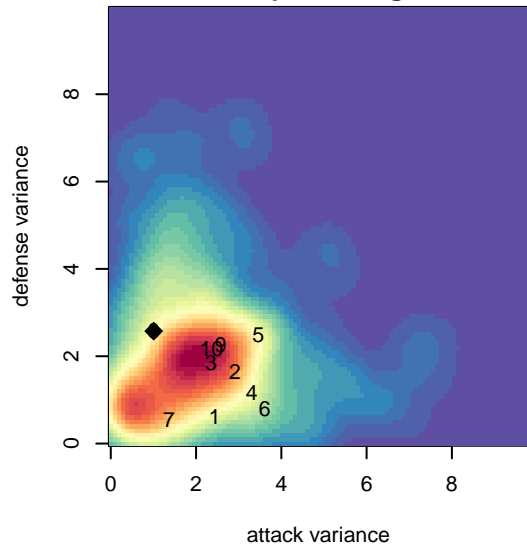

Twin Falls Rapids B04

Twin Falls SA
 Twin Falls, ID
 B04 total strength=900
 attack=1.88 defense=1.06
 spr league = Spr Idaho D3 U13B Div 2

alt names used:
 TF RAPIDS U13B (04)
 TF RAPIDS U13B (04) (ID)
 TF RAPIDS U13B (04) (ID)
 TWIN FALLS SA RAPIDS (ID)

Venues played:
 2016 Spr Idaho D3 U13B Division 2
 2016 Canyon Rim Classic U13 B U13
 2016 PVSC Spring Classic BU13
 2016 ID State Cup U13

Twin Falls Rapids B04
 Dots are actual minus expected GF (blue circles) and GA (red triangles).
 Blue line is smoothed change in attack strength. Red is smoothed change in defense strength.

**attack and defense variance (black dot)
relative to other teams
and top 10 in region**

**attack and defense rating
relative to others at age
and all opponents in last 13 months**

**attack and defense rating
relative to others at age
and all opponents in last 13 months**

Performance relative to 13 month average

Performance relative to 13 month average

Distribution of opponents
 Red = Lose zone, Blue = Win zone, Green = Even
 Black line separates win/lose zones

lot. A=Neither has attack advantage, B=Opponent has both attack and defense advantage, C=Opponent has both attack and defense disadvantage, D=Both have