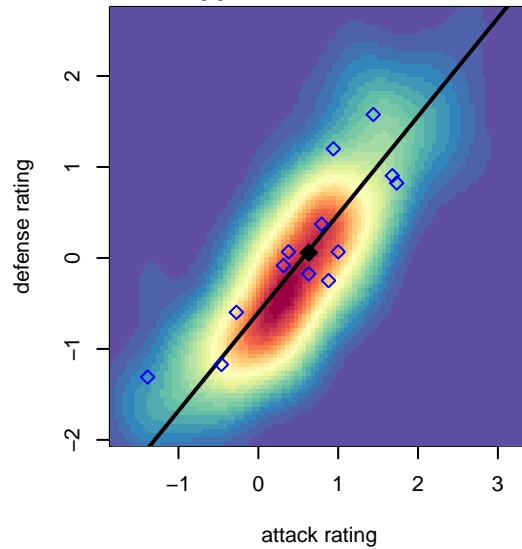

Twin Falls Rapids B04

Twin Falls SA
 Twin Falls, ID
 B04 total strength=900
 attack=1.88 defense=1.06
 spr league = Spr Idaho D3 U13B Div 2

alt names used:
 TF RAPIDS U13B (04)
 TF RAPIDS U13B (04) (ID)
 TF RAPIDS U13B (04) (ID)
 TWIN FALLS SA RAPIDS (ID)

Venues played:
 2016 Spr Idaho D3 U13B Division 2
 2016 Canyon Rim Classic U13 B U13
 2016 PVSC Spring Classic BU13
 2016 ID State Cup U13

Twin Falls Rapids B04
 Dots are actual minus expected GF (blue circles) and GA (red triangles).
 Blue line is smoothed change in attack strength. Red is smoothed change in defense strength.

**attack and defense variance (black dot)
relative to other teams
and top 10 in region**

**attack and defense rating
relative to others at age
and all opponents in last 13 months**

**attack and defense rating
relative to others at age
and all opponents in last 13 months**

Performance relative to 13 month average

Performance relative to 13 month average

Distribution of opponents
 Red = Lose zone, Blue = Win zone, Green = Even
 Black line separates win/lose zones

lot. A=Neither has attack advantage, B=Opponent has both attack and defense advantage, C=Opponent has both attack and defense disadvantage, D=Both have