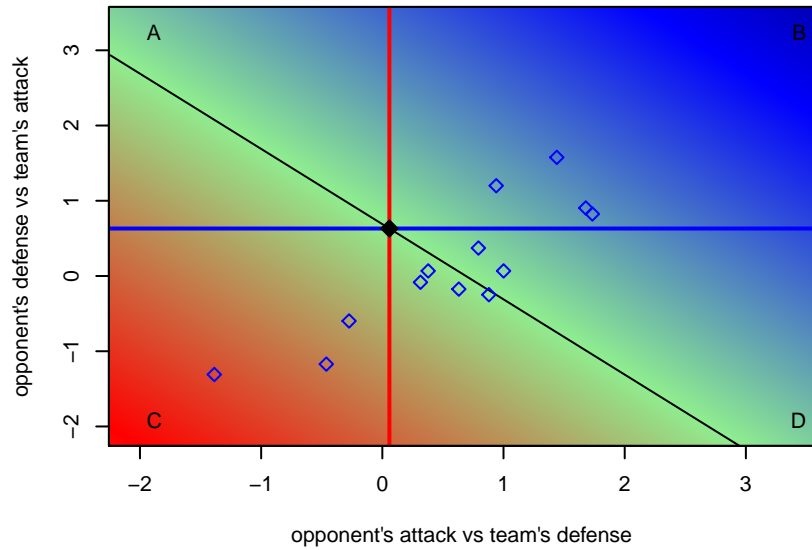

Venues played:
 2016 Spr Idaho D3 U13B Division 2
 2016 Canyon Rim Classic U13 B U13
 2016 PVSC Spring Classic BU13
 2016 ID State Cup U13

Twin Falls Rapids B04
 Dots are actual minus expected GF (blue circles) and GA (red triangles).
 Blue line is smoothed change in attack strength. Red is smoothed change in defense strength.

**attack and defense variance (black dot)
relative to other teams
and top 10 in region**

**attack and defense rating
relative to others at age
and all opponents in last 13 months**

**attack and defense rating
relative to others at age
and all opponents in last 13 months**

Performance relative to 13 month average

Performance relative to 13 month average

Distribution of opponents
 Red = Lose zone, Blue = Win zone, Green = Even
 Black line separates win/lose zones

lot. A=Neither has attack advantage, B=Opponent has both attack and defense advantage, C=Opponent has both attack and defense disadvantage, D=Both have